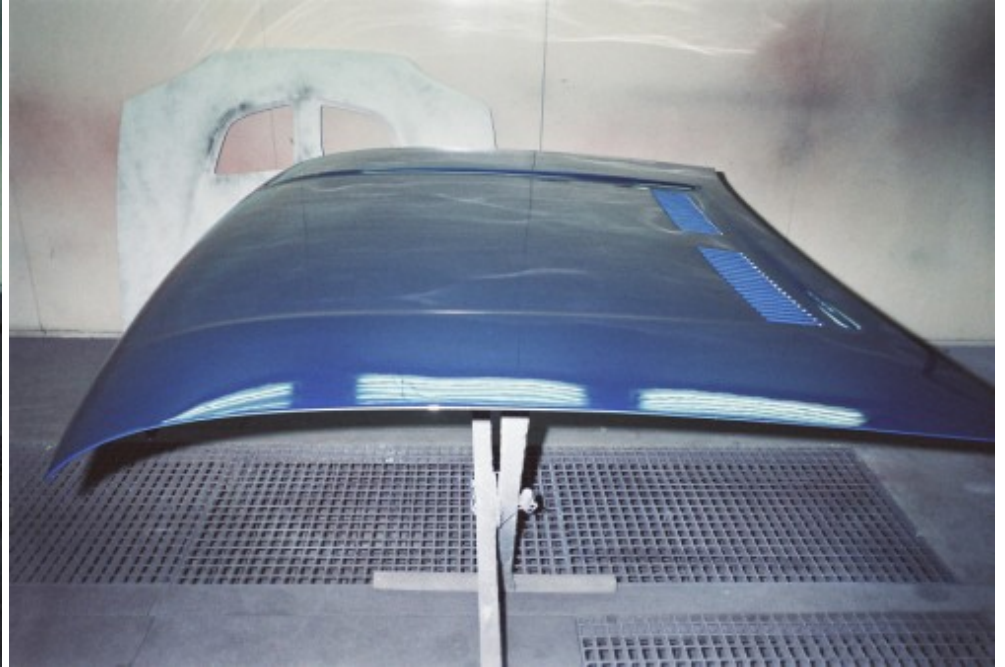

1975 Alfasud 1.3 ti - The return of the King

Paint Booth

New blue original color!

Lets now start putting things together ...